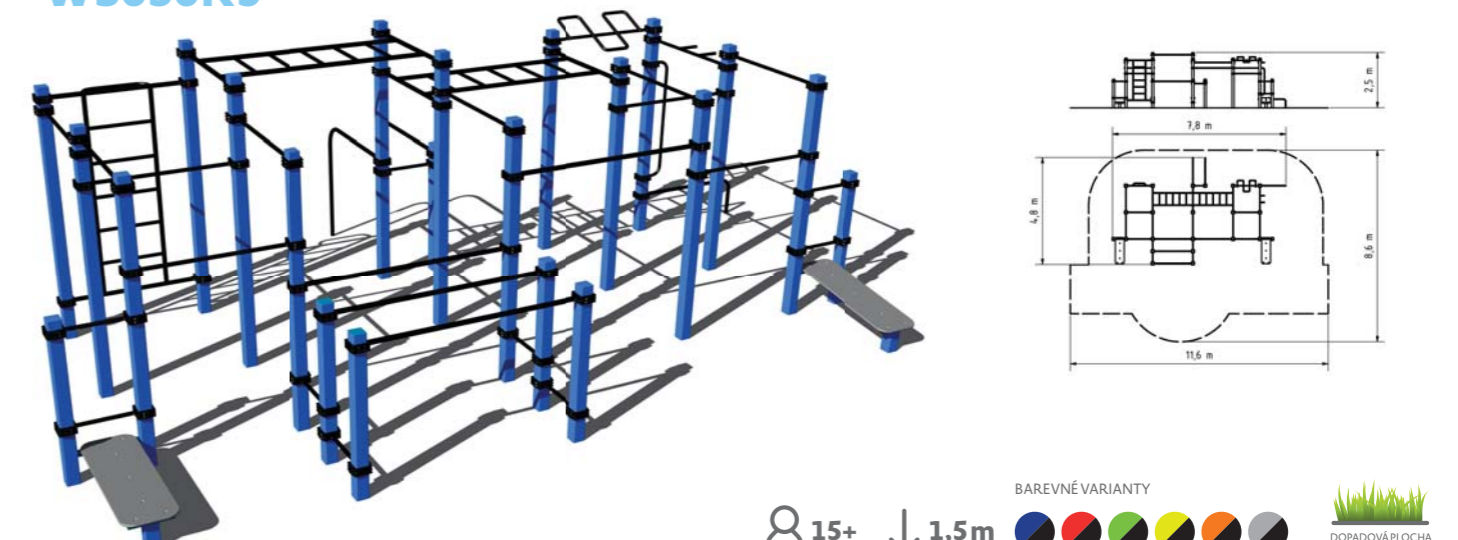

WORKOUTOVÁ SESTAVA
WS030K5