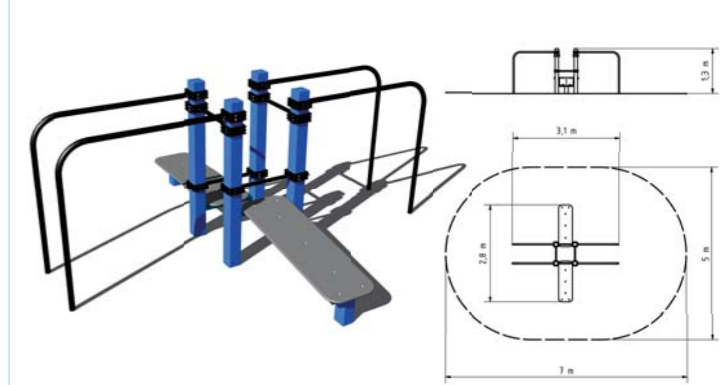

WORKOUTOVÁ SESTAVA
WS027K5