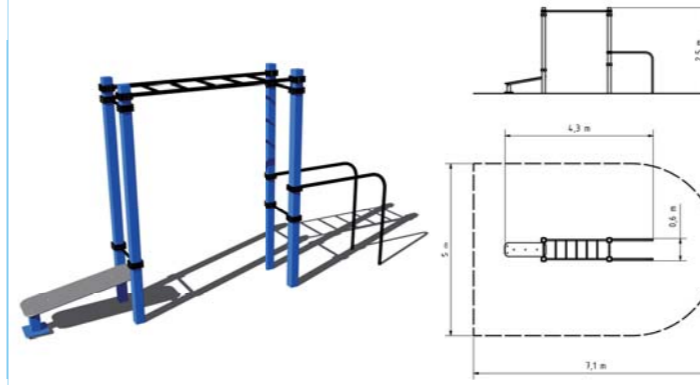

15+ ↓ 1,5m   DOPADOVÁ PLOCHA TRÁVNIK

STREET WORKOUT

STREET WORKOUT

WORKOUTOVÁ SESTAVA
WS021K5

WORKOUTOVÁ SESTAVA
WS024K5

WORKOUTOVÁ SESTAVA
WS022K5

WORKOUTOVÁ SESTAVA
WS023K5

WORKOUTOVÁ SESTAVA
WS026K5