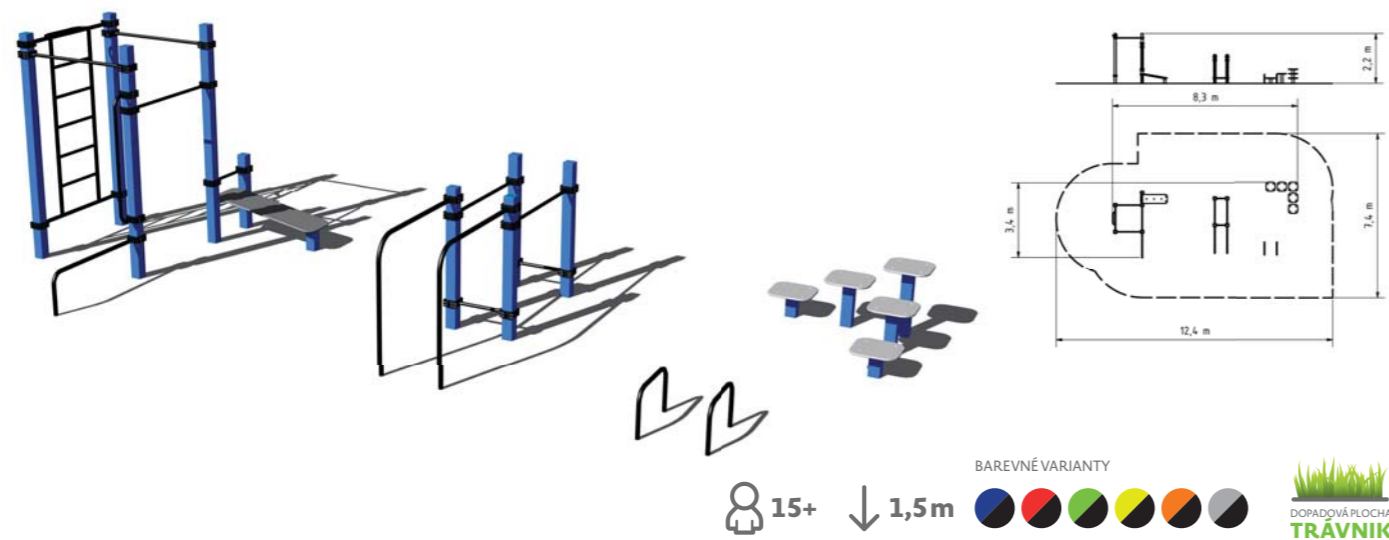

15+ ↓ 1,5m   DOPADOVÁ PLOCHA TRÁVNIK

STREET WORKOUT

STREET WORKOUT

WORKOUTOVÁ SESTAVA
WS021K5

WORKOUTOVÁ SESTAVA
WS024K5

WORKOUTOVÁ SESTAVA
WS022K5

WORKOUTOVÁ SESTAVA
WS023K5

WORKOUTOVÁ SESTAVA
WS026K5

WORKOUTOVÁ SESTAVA
WS027K5

WORKOUTOVÁ SESTAVA
WS025K5

WORKOUTOVÁ SESTAVA
WS030K5

STREET WORKOUT

WORKOUTOVÉ HŘIŠTĚ

WH001K5

WORKOUTOVÉ HŘIŠTĚ

WH002K5