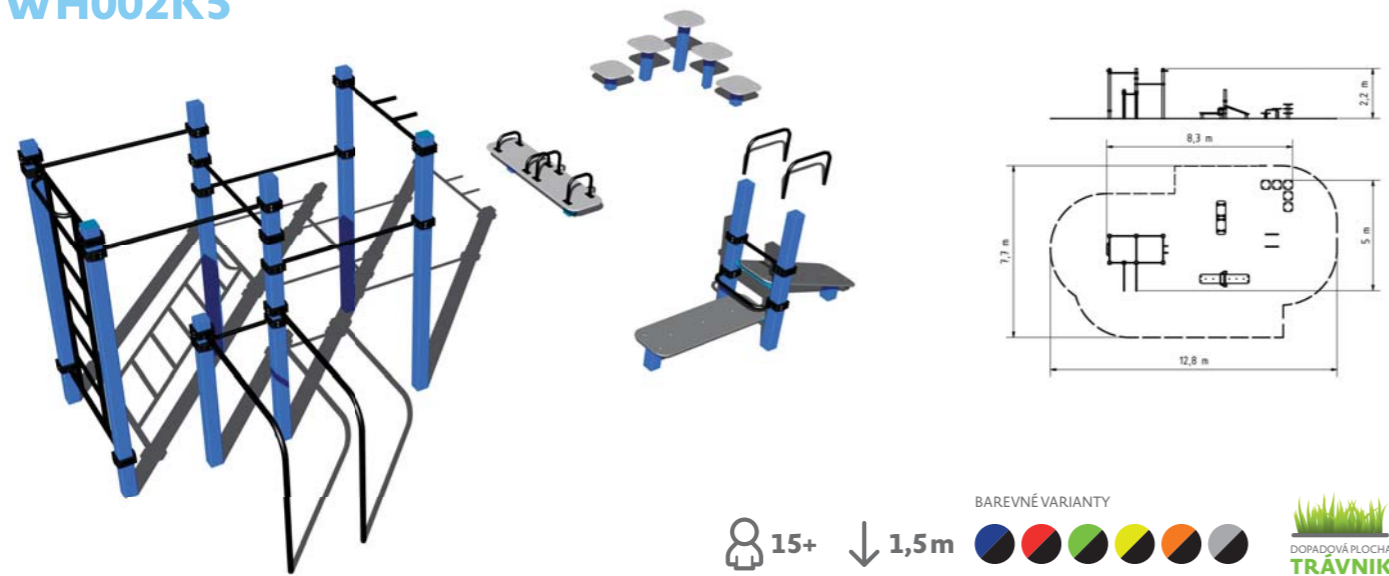

15+ ↓ 1,5m   DOPADOVÁ PLOCHA TRÁVNIK

STREET WORKOUT

STREET WORKOUT

WORKOUTOVÁ SESTAVA
WS021K5

WORKOUTOVÁ SESTAVA
WS024K5

WORKOUTOVÁ SESTAVA
WS022K5

WORKOUTOVÁ SESTAVA
WS023K5

WORKOUTOVÁ SESTAVA
WS026K5

WORKOUTOVÁ SESTAVA
WS027K5

WORKOUTOVÁ SESTAVA
WS025K5

WORKOUTOVÁ SESTAVA
WS030K5

STREET WORKOUT

WORKOUTOVÉ HŘIŠTĚ

WH001K5

WORKOUTOVÉ HŘIŠTĚ

WH002K5