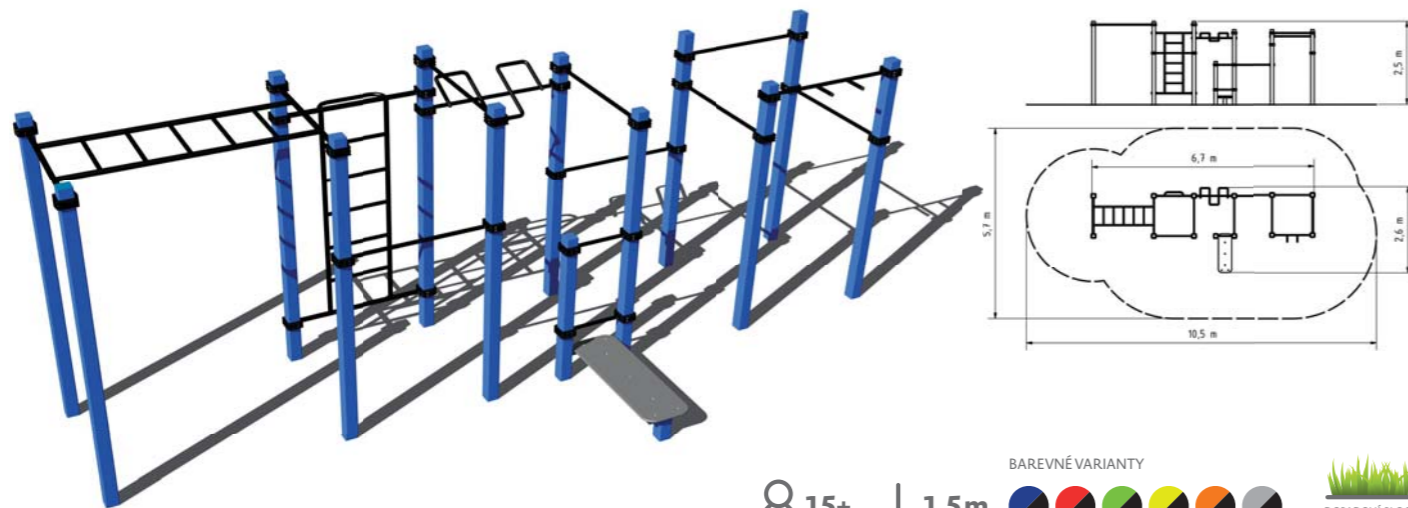

15+ ↓ 1,5m   DOPADOVÁ PLOCHA TRÁVNIK

STREET WORKOUT

STREET WORKOUT

WORKOUTOVÁ SESTAVA
WS021K5

WORKOUTOVÁ SESTAVA
WS024K5

WORKOUTOVÁ SESTAVA
WS022K5

WORKOUTOVÁ SESTAVA
WS023K5

WORKOUTOVÁ SESTAVA
WS026K5