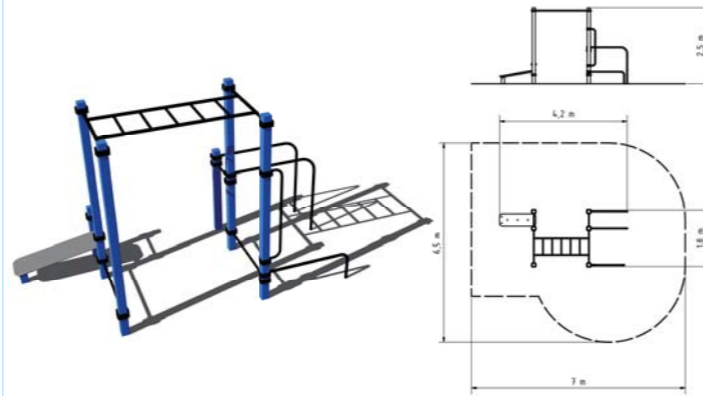

15+ ↓ 1,5m   DOPADOVÁ PLOCHA TRÁVNIK

STREET WORKOUT

STREET WORKOUT

WORKOUTOVÁ SESTAVA
WS021K5

WORKOUTOVÁ SESTAVA
WS024K5

WORKOUTOVÁ SESTAVA
WS022K5

WORKOUTOVÁ SESTAVA
WS023K5

WORKOUTOVÁ SESTAVA
WS026K5