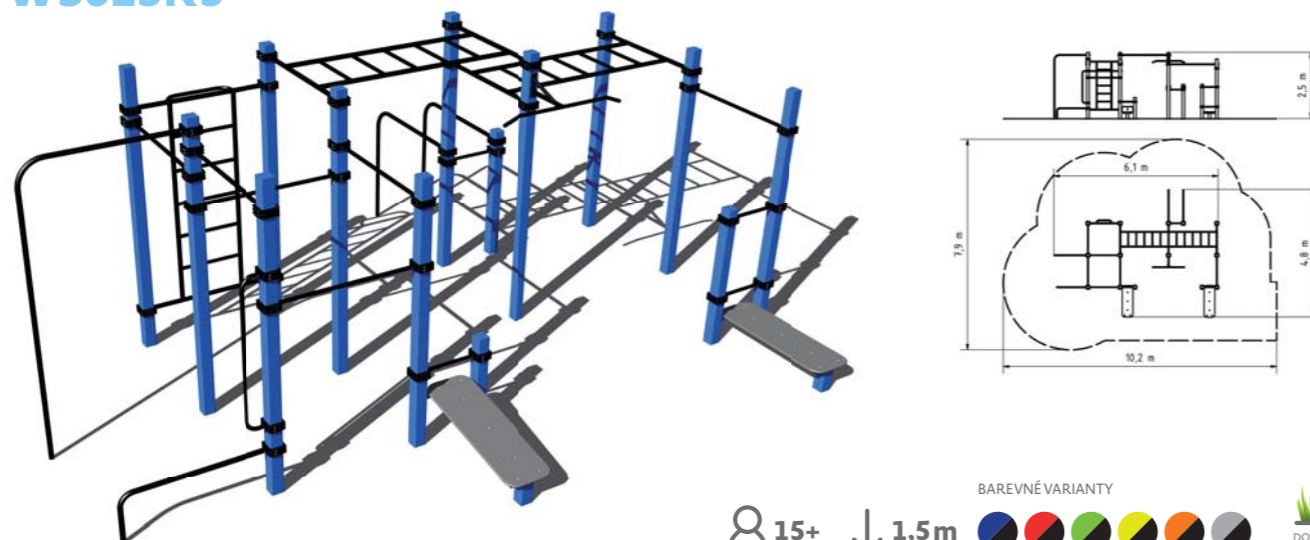

15+ ↓ 1,5m   DOPADOVÁ PLOCHA TRÁVNIK

STREET WORKOUT

STREET WORKOUT

WORKOUTOVÁ SESTAVA
WS021K5

WORKOUTOVÁ SESTAVA
WS024K5

WORKOUTOVÁ SESTAVA
WS022K5

WORKOUTOVÁ SESTAVA
WS023K5

WORKOUTOVÁ SESTAVA
WS026K5