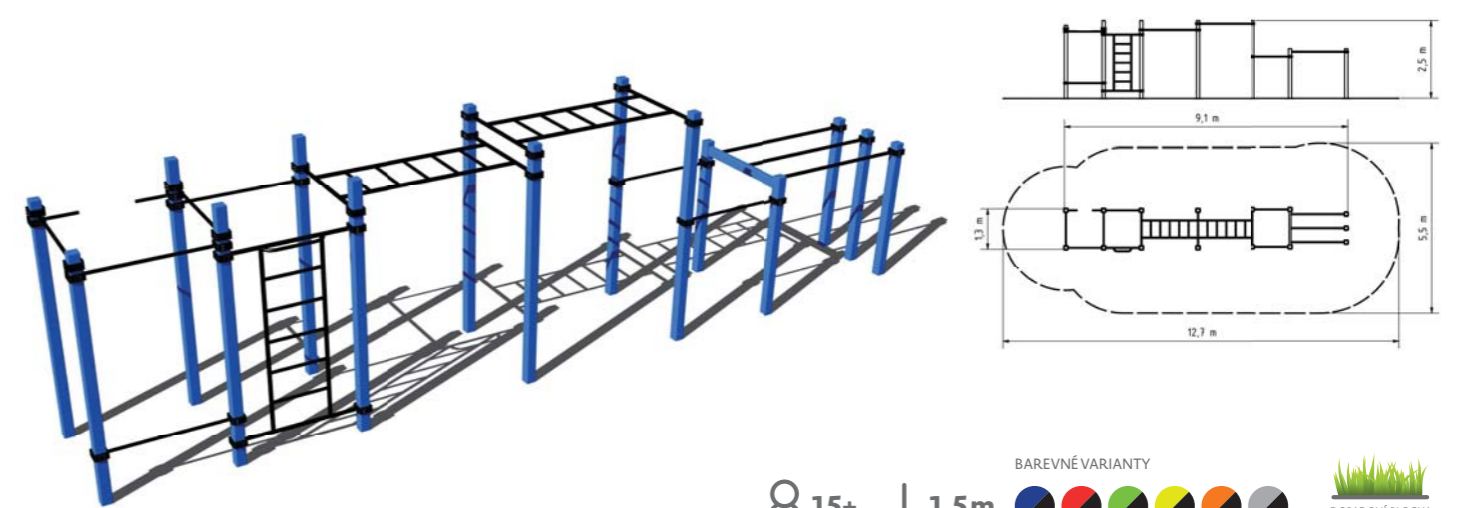

WORKOUTOVÁ SESTAVA
WS025K5